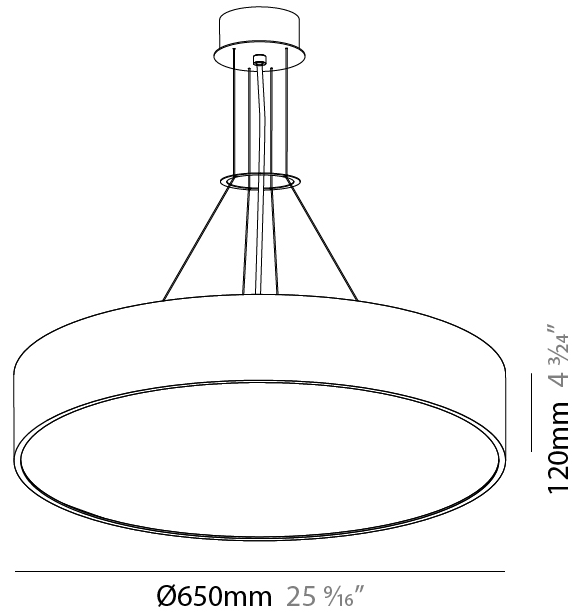

GENERAL

Series: Sign
Brand: Prolicht
Division: Architectural
Mounting Type: Suspension
Mounting Location: Ceiling
Subcategory: Pendant

PHYSICAL

Shape: Round
Diameter (mm): 650
Diameter (in): 25 ³/₁₆"
Depth (mm): 120
Depth (in): 4 ³/₄"
Max. Overall Height (mm): 2120
Max. Overall Height (in): 83 ⁷/₁₆"
Light Distribution: Direct / Indirect
Weight (kg): 8.8
Weight (lbs): 19.4
Diffuser: PMMA - Opal or Micro-Prism
Fixture Finish: SSR / BKV / CWI / CRY / HAB / UFT / ITA / RUA / FTG / MYG / LOD / PUS / FRO / FUP / KIA / POP / BLS / SPG / MEY / GOH / GUM / CHC / COM / ABZ / JAG / OBR / MOS / ROR
Fixture Material: Extruded Aluminum / Steel
Cable Details: 2000mm or 6000mm Transparent Cable

ELECTRICAL

Lamp Type: LED (Zhaga Standard)
Input Wattage (W): 66.5/18.6
Total Output Wattage (W): 57/16
Dimming: Tri-Mode (Non-Dimming and Phase Dimming (120Vac only) and 0-10V Dimming)
Driver Included: Yes
Driver Location: Integrated
Driver Type: Constant Current - Universal
Driver Class: Class 2
Input Voltage (V): 120 - 277
Constant Current (MA): 500/700

LED

Color Temperature (°K): 2700 / 3000 / 3500 / 4000
Max. Delivered Lumen (lm): 9430 / 10035 / 10240
CRI: >80 CRI
Efficiency (%): 86
Lamp Life (hrs): 50000

OPTICAL

RATINGS AND CERTIFICATIONS

Certified By: Certified for North American Standards
IP rating: IP20